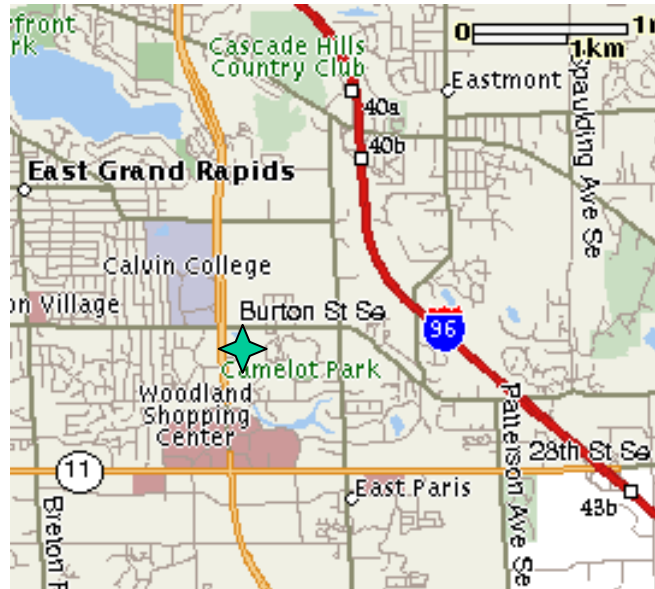

## **Shopping:**

Breton Village Shopping Ctr  
Centerpoint Mall  
Woodland Shopping Ctr  
Ridgemont Shopping Ctr  
28<sup>th</sup> St. Shopping & Dining  
including Sam's Club

## **Business Districts:**

Cascade Parkway  
East Beltline  
Metropolitan Hospital  
Spectrum Health's Blodgett  
Campus  
Gerald R. Ford Airport  
I-96 and Downtown

## **Schools & Parks:**

Reeds Lake  
Calvin College  
Cornerstone College  
Western Michigan University

# Burton Ridge Apartments

At the corner of  
Burton Street SE & East Beltline SE

3424 Burton Ridge Rd SE  
Grand Rapids, MI 49546  
(616) 949-8180

Office Hours 9 am to 5 pm  
Monday thru Friday and by appointment