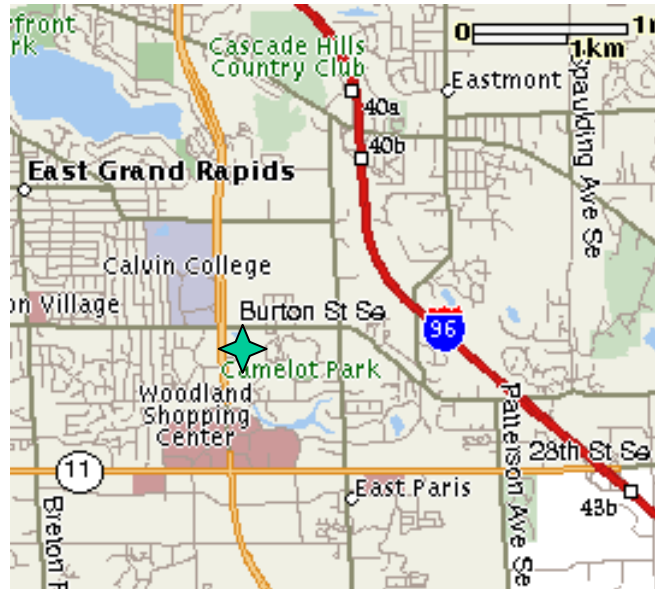

Burton Ridge Apartments

At the corner of
Burton Street SE & East Beltline SE

3424 Burton Ridge Rd SE
Grand Rapids, MI 49546
(616) 949-8180

Office Hours 9 am to 5 pm
Monday thru Friday and by appointment

© 2005 Burton Ridge Apartments