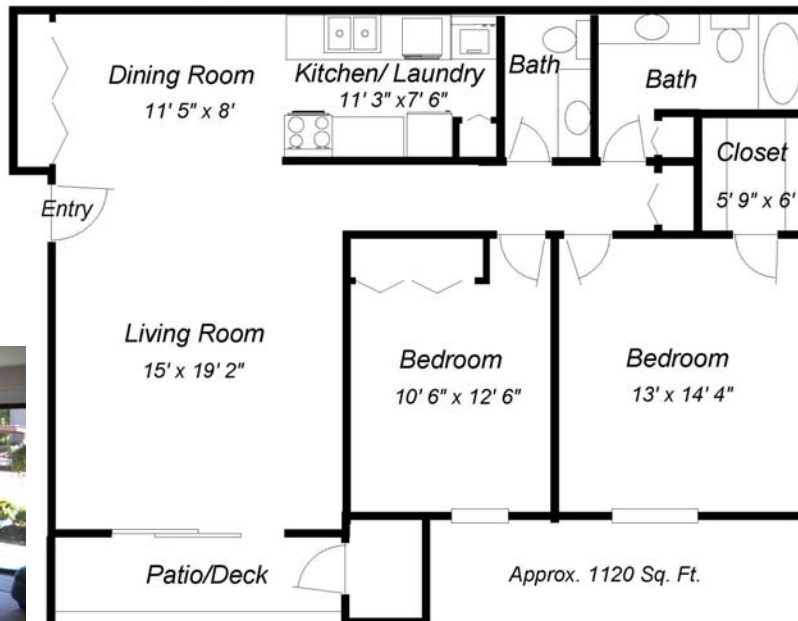

Office Hours 9 am to 5 pm
Monday thru Friday and by appointment

© 2005 Burton Ridge Apartments

Burton Ridge Apartments

One, Two and Three Bedroom
Apartments & Townhouses

Grand Rapids
Michigan

Two Bedroom
Apartment
Information

Two Bedroom Apartments

Drawings are not to scale; all measurements are approximate and may vary between apartments.