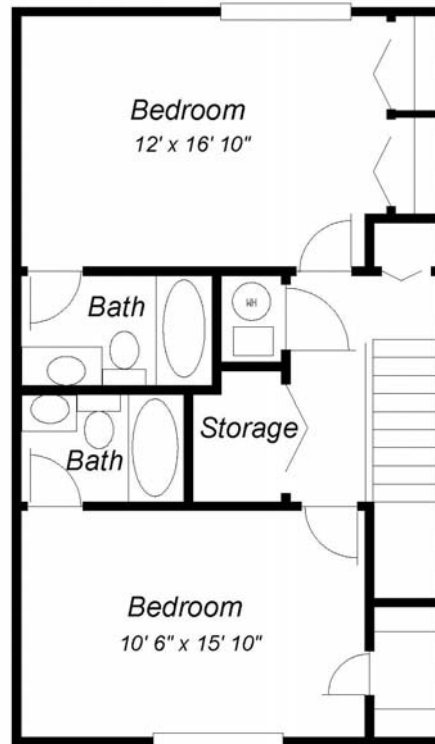

Second Floor

3400 Townhouse

First Floor Approx. 1360 Sq. Ft.

Second Floor

3500 Townhouse

Drawings are not to scale; all measurements are approximate and may vary between apartments.