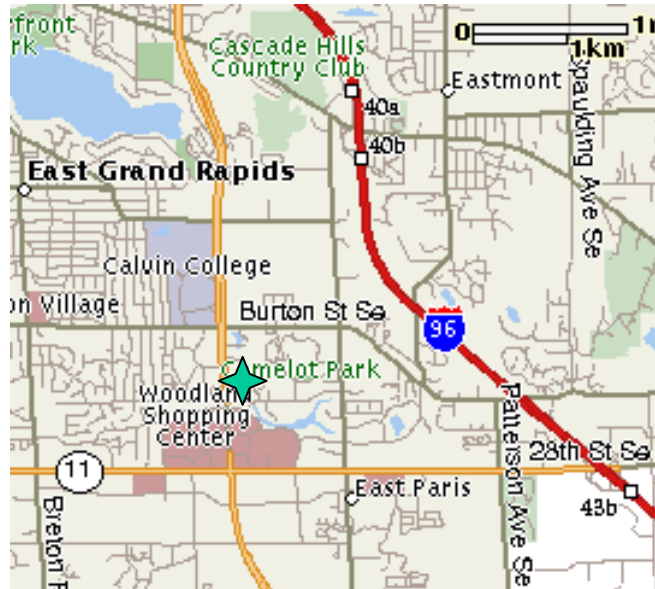

## **Shopping:**

Breton Village Shopping Ctr  
Centerpoint Mall  
Woodland Shopping Ctr  
Ridgemont Shopping Ctr  
28<sup>th</sup> St. Shopping & Dining  
including Sam's Club

## **Business Districts:**

Cascade Parkway  
East Beltline  
Metropolitan Hospital  
Spectrum Health's Blodgett  
Campus  
Gerald R. Ford Airport  
I-96 and Downtown

## **Schools & Parks:**

Reeds Lake  
Calvin College  
Cornerstone College  
Western Michigan University

# Burton Ridge Apartments

At the corner of  
Burton Street SE & East Beltline SE

3424 Burton Ridge Rd SE  
Grand Rapids, MI 49546  
(616) 949-8180

Office Hours 9 am to 5 pm  
Monday thru Friday and by appointment